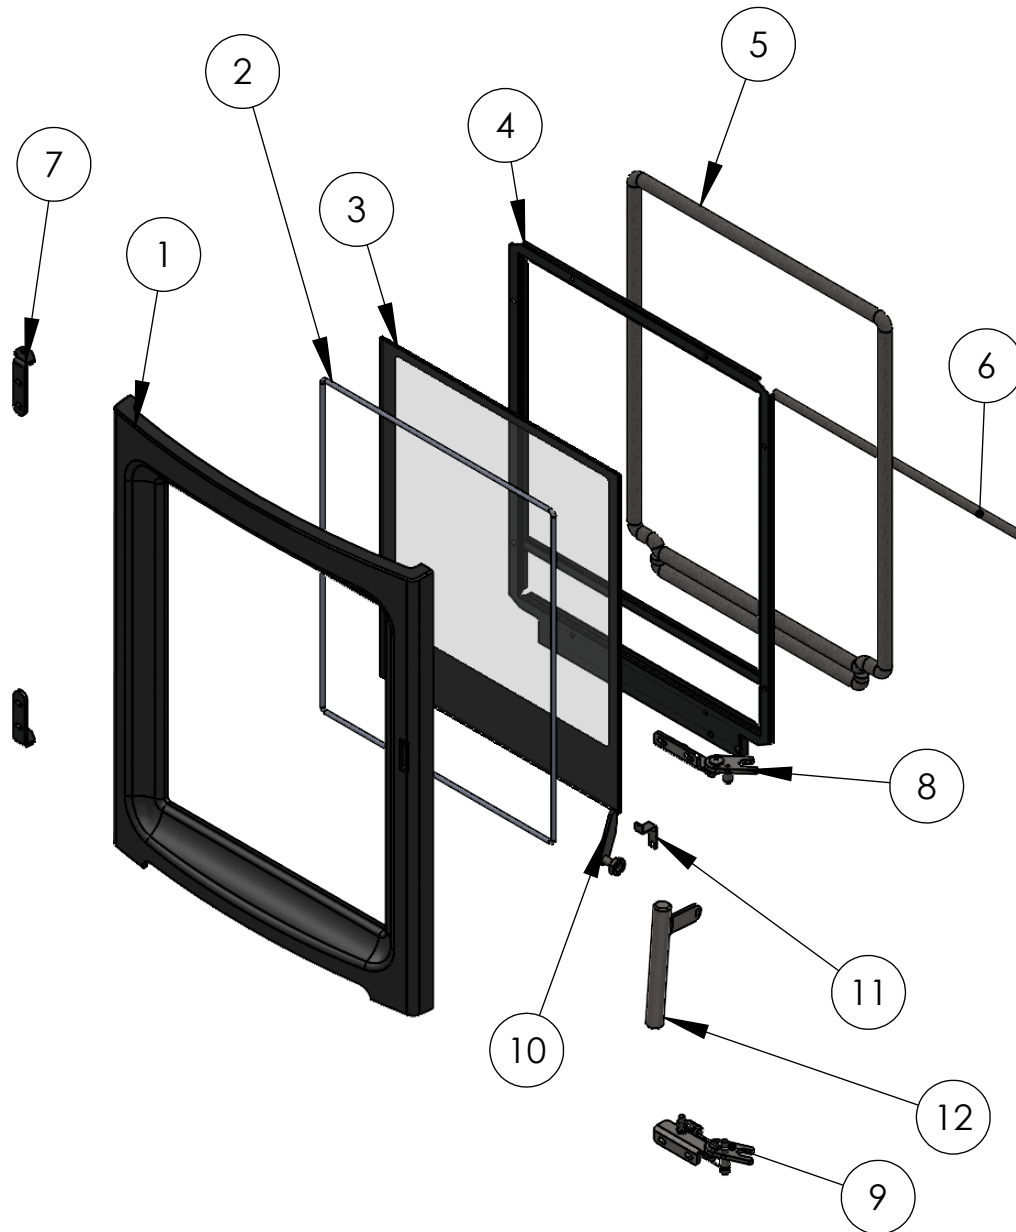

PV5 Door Assembly

ITEM NO.	Description	Part Number	QTY.
1	Door Casting	PSP-0005	1
2	pv5 glass seal	PSP-0203	1
3	Glass panel	PSP-0068	1
4	glass clamp	PSP-0012 with gasket (FPGSGLA)	1
5	Door Seals	outer: PSP-0107 / Bottom: PSP-0106	1
6	centre Door seal	PSP-0111	1
7	Door Hinge	PSP-0022	2
8	Spring latch mechanism 1	Bottom: PSP-0088	1
9	Spring latch mechanism 2	TOP: PSP-0087	1
10	Handle Lever Assy	PSP-0032	1
11	Door Handle Retainer	PSP-0044	1
12	Door Handle	PSP-0072	1